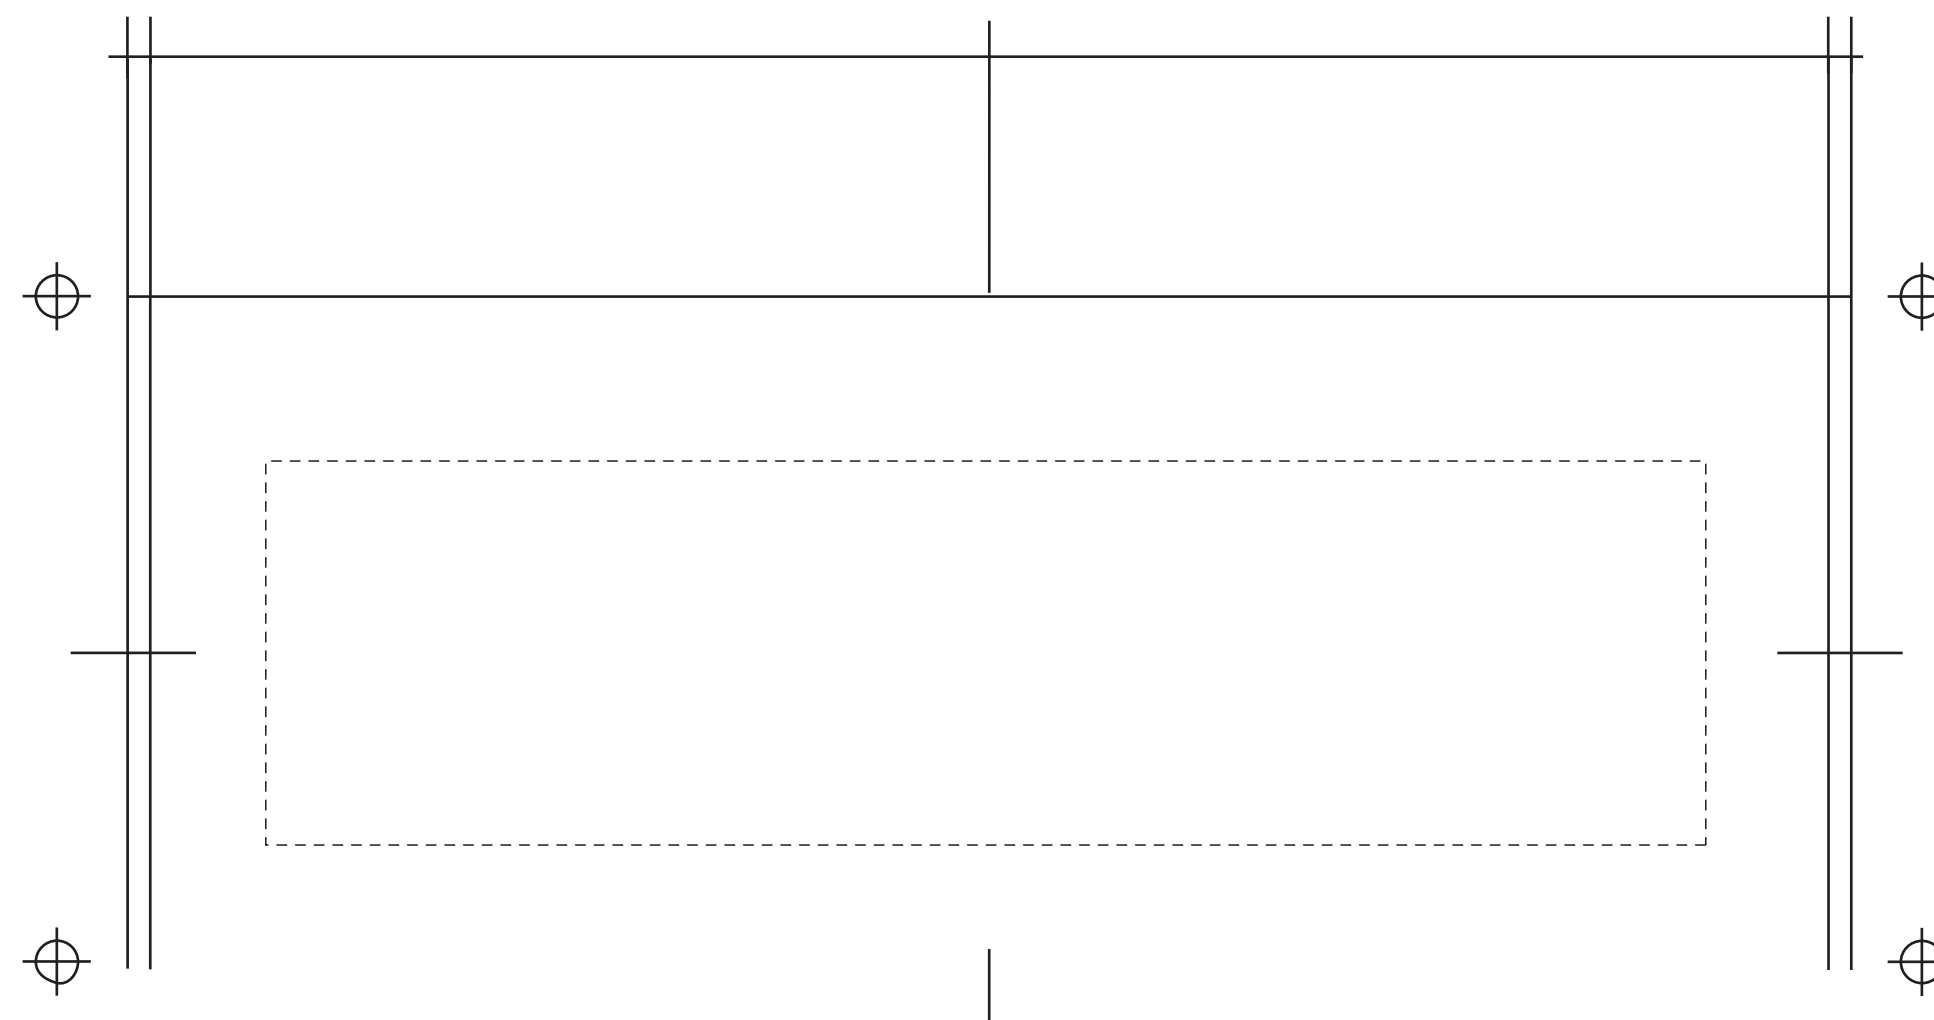

COMPOSITE
NOT ACTUAL SIZE

PMS MATCHES CAN'T BE GUARANTEED ON CERAMICS
Dashed Line For Imprint Area Only. Will Not Print.

	Artist/Date:	Item # : 7190	Proofing:
	Order #:	Imprint Size : 3" W x 2" H	
	Ship Date:	Wraparound: 7 1/2" W x 2" H	
	Imprint Color:	Imprint Type : Standard Ceramic Colors	
	Item Color:		

WRAPAROUND

COMPOSITE
NOT ACTUAL SIZE

PMS MATCHES CAN'T BE GUARANTEED ON CERAMICS
Dashed Line For Imprint Area Only. Will Not Print.

	Artist/Date:	Item # : 7190	Proofing:
	Order #:	Imprint Size : 3" W x 2" H	
	Ship Date:	Wraparound: 7 1/2" W x 2" H	
	Imprint Color:	Imprint Type : Standard Ceramic Colors	
	Item Color:		

DASHED LINE TO SHOW COPY AREA ONLY
DOES NOT PRINT!